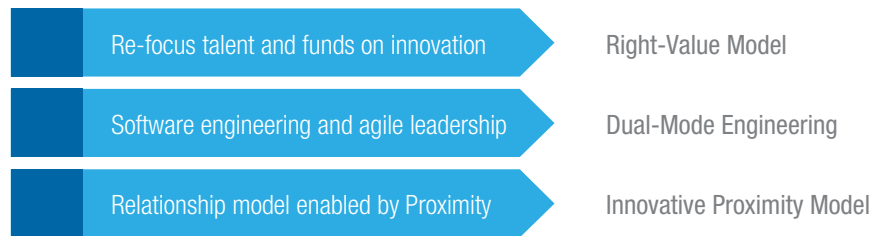

ENABLING INNOVATION IN THE DIGITAL ERA

Fifty one percent of technology leaders believe their businesses and IT organizations are being engulfed by a torrent of digital opportunities. They are also concerned about their ability to respond in a timely fashion.*

Tim Tech Consults creates value through advanced software engineering and agility.

RE-FOCUS TALENT AND FUNDS FROM OPERATIONS TO TRANSFORMATION AND INNOVATION

SOFTWARE ENGINEERING AND AGILE LEADERSHIP

Dual-Mode Engineering, our unique approach to orchestrate your agile and traditional needs seamlessly to achieve agility and resiliency.