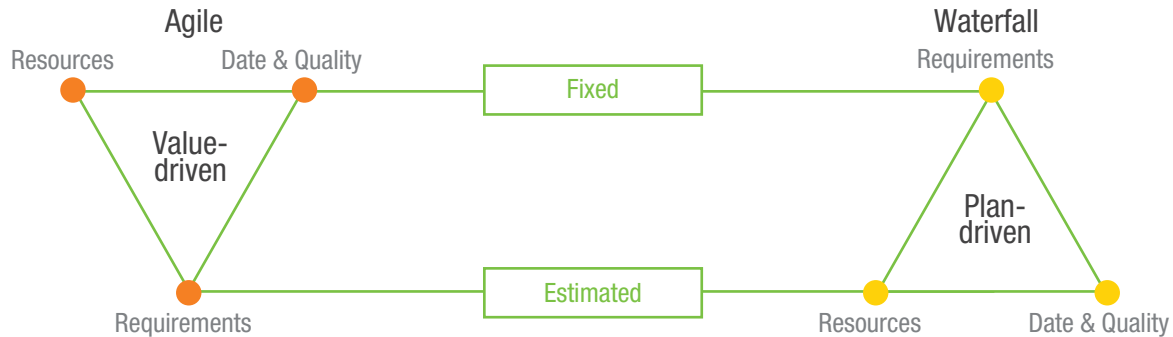

Tim Tech Consults creates value through advanced software engineering and agility.

RE-FOCUS TALENT AND FUNDS FROM OPERATIONS TO TRANSFORMATION AND INNOVATION

SOFTWARE ENGINEERING AND AGILE LEADERSHIP

Dual-Mode Engineering, our unique approach to orchestrate your agile and traditional needs seamlessly to achieve agility and resiliency.

- Enterprise-scalable agile practice
- Agile development, QA and DevOps
- Agility, flexibility and value-driven

- Advanced engineering practices
- Predictability, control and efficiency
- Largest employer south of the border

COLLABORATION AND COMMUNICATION ARE THE KEYS TO AMAZING RESULTS, ENABLED BY OUR PROXIMITY MODEL

Time Zone Proximity: collaborate with team during regular business hours.

Geographic Proximity: visit your team, and be back home the same day. Just like onshore.