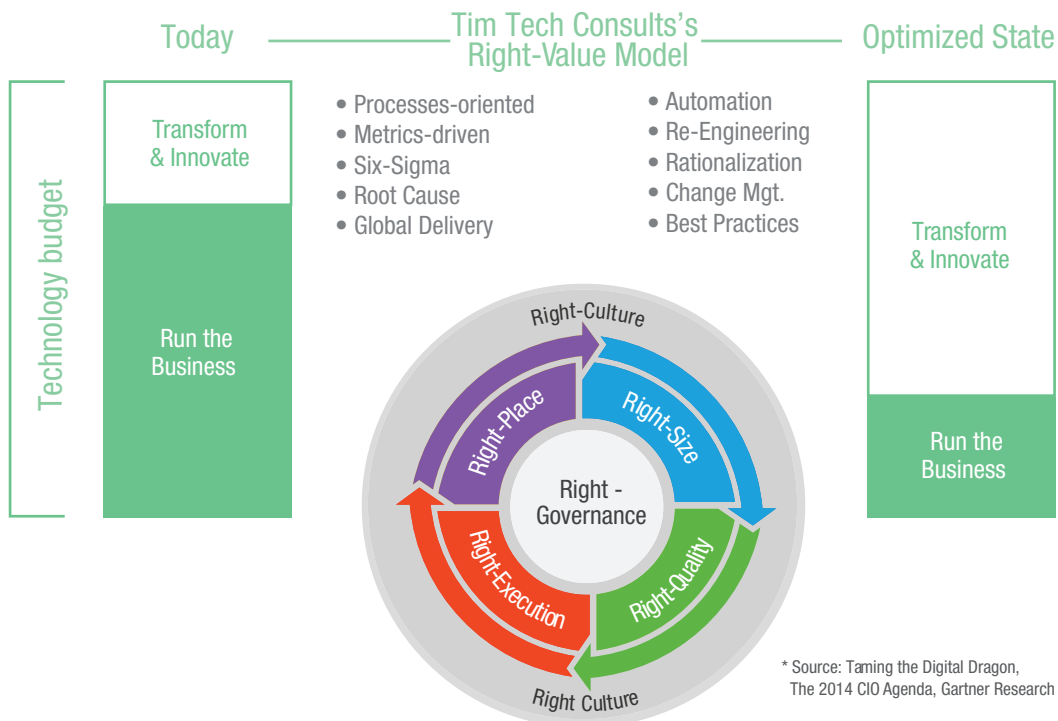

ENABLING INNOVATION IN THE DIGITAL ERA

Fifty one percent of technology leaders believe their businesses and IT organizations are being engulfed by a torrent of digital opportunities. They are also concerned about their ability to respond in a timely fashion.*

Tim Tech Consults creates value through advanced software engineering and agility.

RE-FOCUS TALENT AND FUNDS FROM OPERATIONS TO TRANSFORMATION AND INNOVATION

SOFTWARE ENGINEERING AND AGILE LEADERSHIP

Dual-Mode Engineering, our unique approach to orchestrate your agile and traditional needs seamlessly to achieve agility and resiliency.

- Enterprise-scalable agile practice
- Agile development, QA and DevOps
- Agility, flexibility and value-driven

- Advanced engineering practices
- Predictability, control and efficiency
- Largest employer south of the border